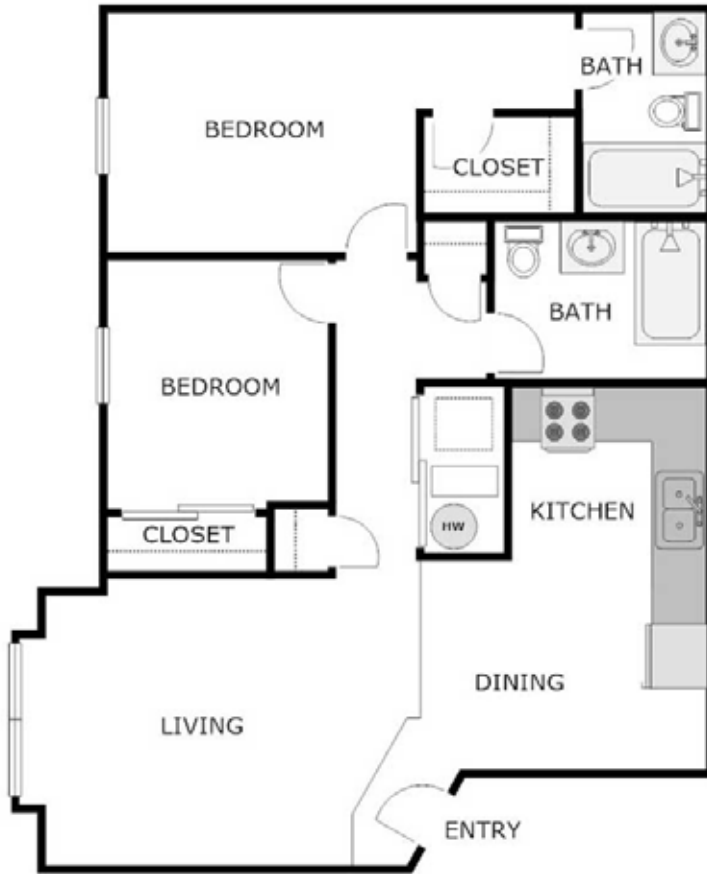

Sundance Apartments

PRE/MIER Real Estate Management LLC

☎ 785 628 2922

2 Bedroom 2 Bath Apartment

828 Sq. Ft.

RENT

DEPOSIT

DATE AVAILABLE